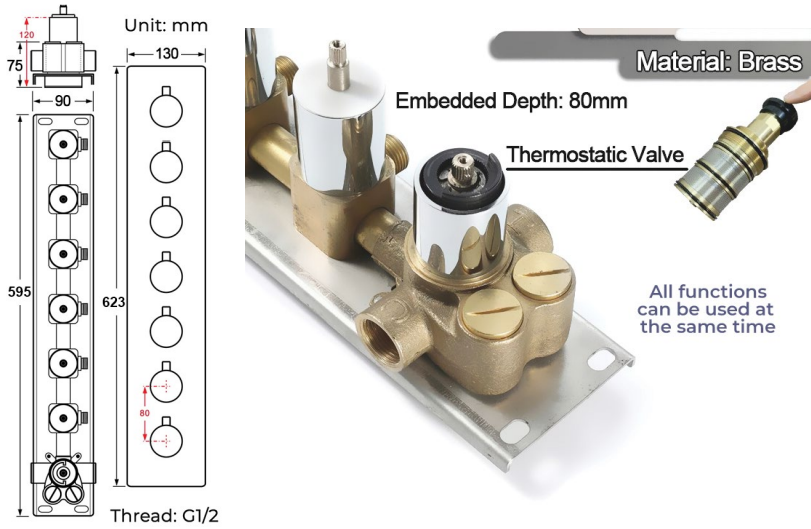

Shower Mixer

Product shown is only for installation display purpose