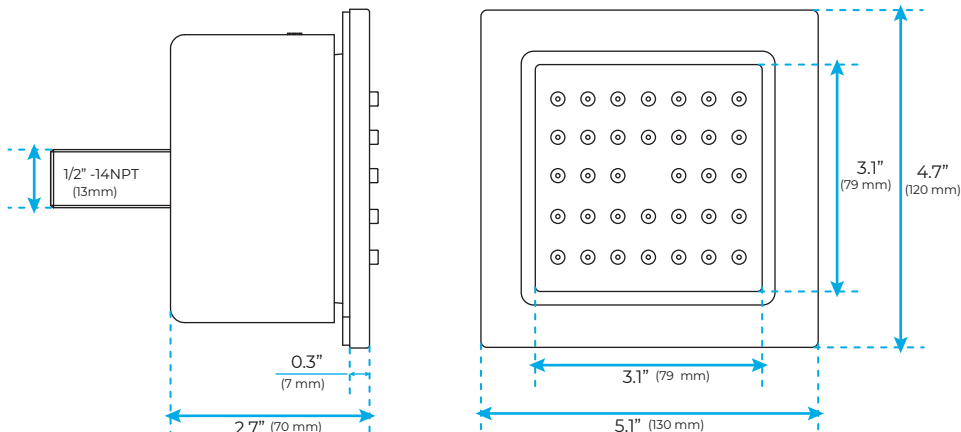

**MUSICAL CHROME THERMOSTATIC REMOTE CONTROLLED LUXURIOUS LED RECESSED CEILING MOUNT RAINFALL WATERFALL MIST SHOWER SYSTEM WITH JETTED BODY SPRAYS AND HAND SHOWER SPECIFICATIONS**

Shower Panel /Hose Material: 304 Stainless Steel  
 Shower Head Size: 900\*300 mm  
 Showerheads Install: Embedded Ceiling Mounted  
 Concealed Mixer Install: Wall-Mounted  
 LED Shower Head Functions: Rainfall, Waterfall, Mist, Water Column  
 Water Pressure: 0.3 MPA  
 Water Flow: 16L/min~28L/min  
 Shower Accessories Material: Brass  
 LED Light: Need to Connect Power  
 LED Light Color: 64 Color  
 Shower Hose Length: 1.5M  
 AC: 100-265V 50/60Hz  
 Music: Need Bluetooth

## Shower Mixer Connections

### FEATURES

- Material: Brass
- Base Plate Height: 5-1/8"
- Base Plate Width: 5-1/8"
- Jet Surface Area: 3-1/8"
- Surface Depth: 1/4"
- Adjustment Angle: 5°
- Male NPT Connection: 1/2"
- Maximum Flow Rate: 2.5 GPM (9.5L/min) max @ 80 psi