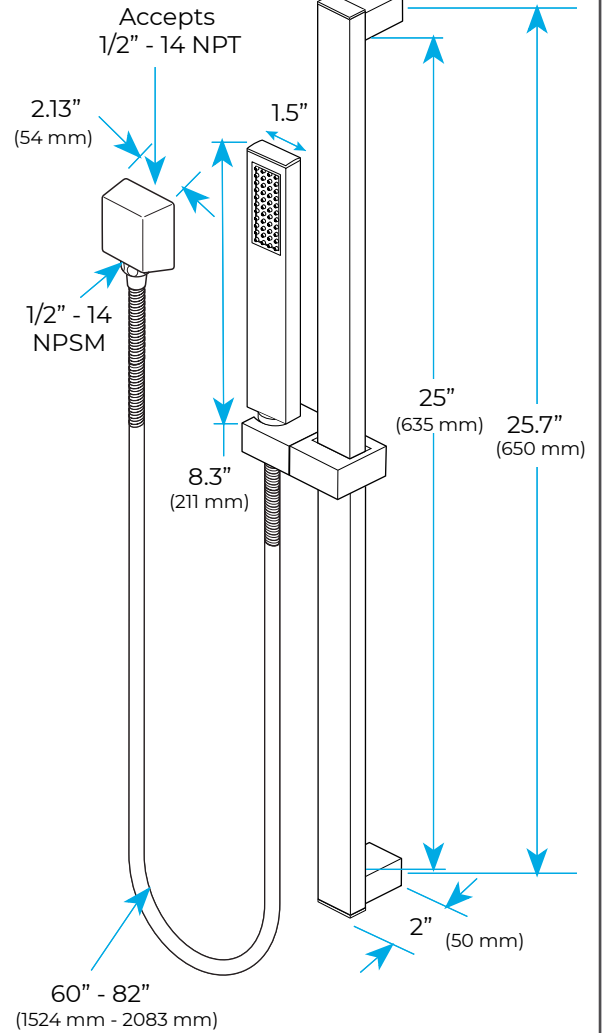

Hand Shower

Flow Rate: 2.0 GPM / 7.6 LPM