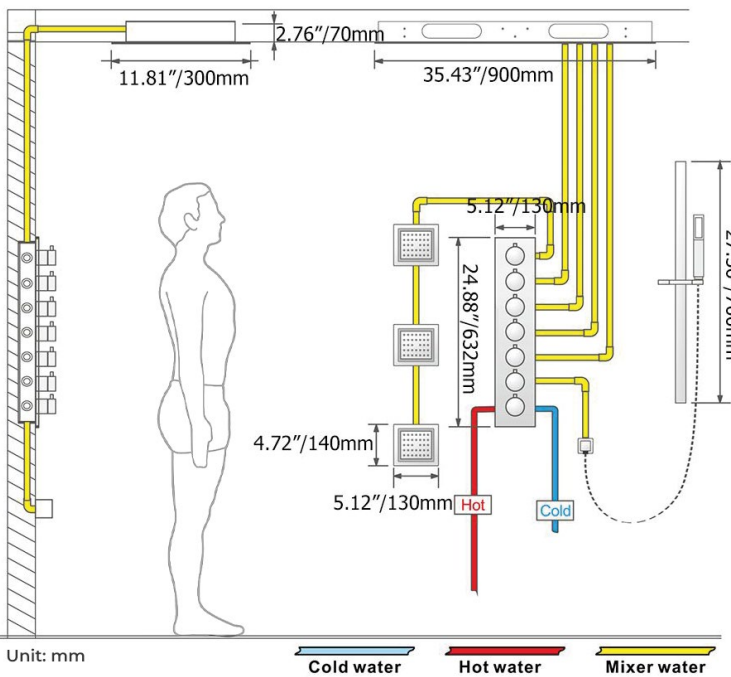

**MUSICAL CHROME THERMOSTATIC REMOTE CONTROLLED LUXURIOUS LED RECESSED CEILING MOUNT RAINFALL WATERFALL MIST SHOWER SYSTEM WITH JETTED BODY SPRAYS AND HAND SHOWER SPECIFICATIONS**

Shower Panel /Hose Material: 304 Stainless Steel  
 Shower Head Size: 900\*300 mm  
 Showerheads Install: Embedded Ceiling Mounted  
 Concealed Mixer Install: Wall-Mounted  
 LED Shower Head Functions: Rainfall, Waterfall, Mist, Water Column  
 Water Pressure: 0.3 MPA  
 Water Flow: 16L/min~28L/min  
 Shower Accessories Material: Brass  
 LED Light: Need to Connect Power  
 LED Light Color: 64 Color  
 Shower Hose Length: 1.5M  
 AC: 100-265V 50/60Hz  
 Music: Need Bluetooth

Product shown is only for installation display purpose

All dimensions and specifications are nominal and may vary. Use actual products for accuracy in critical situations.

## Hand Shower

Flow Rate: 2.0 GPM / 7.6 LPM

### FEATURES

- Material: Brass
- Base Plate Height: 5-1/8"
- Base Plate Width: 5-1/8"
- Jet Surface Area: 3-1/8"
- Surface Depth: 1/4"
- Adjustment Angle: 5°
- Male NPT Connection: 1/2"
- Maximum Flow Rate: 2.5 GPM (9.5L/min) max @ 80 psi