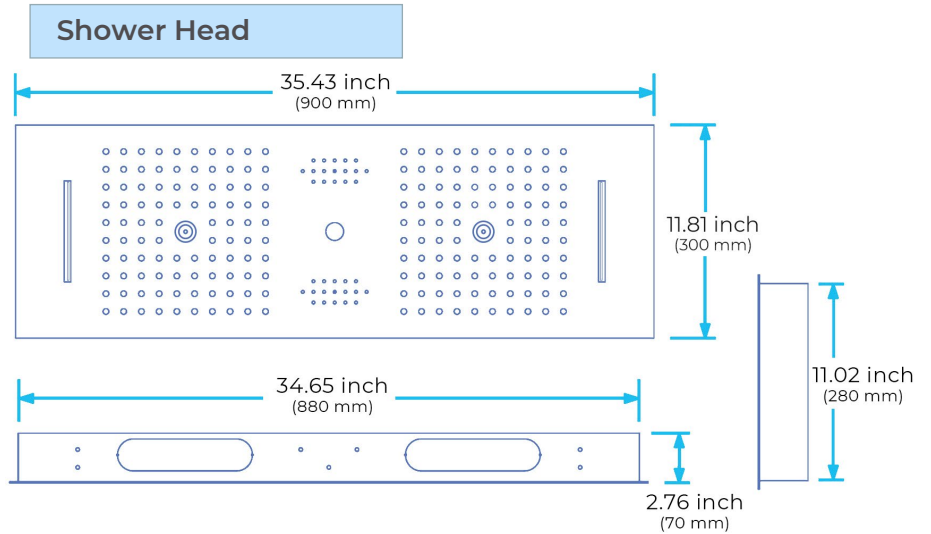

**MUSICAL CHROME THERMOSTATIC REMOTE CONTROLLED LUXURIOUS LED RECESSED CEILING MOUNT RAINFALL WATERFALL MIST SHOWER SYSTEM WITH JETTED BODY SPRAYS AND HAND SHOWER SPECIFICATIONS**

Shower Panel /Hose Material: 304 Stainless Steel  
 Shower Head Size: 900\*300 mm  
 Showerheads Install: Embedded Ceiling Mounted  
 Concealed Mixer Install: Wall-Mounted  
 LED Shower Head Functions: Rainfall, Waterfall, Mist, Water Column  
 Water Pressure: 0.3 MPA  
 Water Flow: 16L/min~28L/min  
 Shower Accessories Material: Brass  
 LED Light: Need to Connect Power  
 LED Light Color: 64 Color  
 Shower Hose Length: 1.5M  
 AC: 100-265V 50/60Hz  
 Music: Need Bluetooth

Product shown is only for installation display purpose

All dimensions and specifications are nominal and may vary. Use actual products for accuracy in critical situations.

## Hand Shower

Flow Rate: 2.0 GPM / 7.6 LPM

### FEATURES

- Material: Brass
- Base Plate Height: 5-1/8"
- Base Plate Width: 5-1/8"
- Jet Surface Area: 3-1/8"
- Surface Depth: 1/4"
- Adjustment Angle: 5°
- Male NPT Connection: 1/2"
- Maximum Flow Rate: 2.5 GPM (9.5L/min) max @ 80 psi