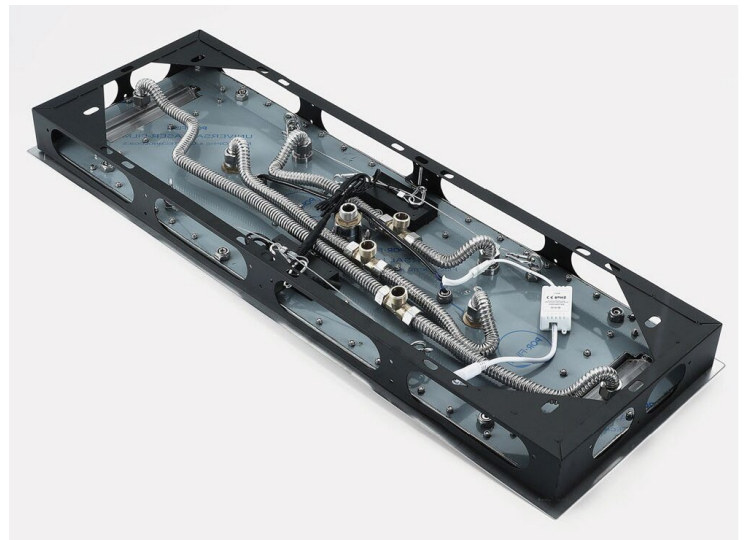

**MUSICAL CHROME THERMOSTATIC REMOTE CONTROLLED LUXURIOUS LED RECESSED CEILING MOUNT RAINFALL WATERFALL MIST SHOWER SYSTEM WITH JETTED BODY SPRAYS AND HAND SHOWER SPECIFICATIONS**

Shower Panel /Hose Material: 304 Stainless Steel  
 Shower Head Size: 900\*300 mm  
 Showerheads Install: Embedded Ceiling Mounted  
 Concealed Mixer Install: Wall-Mounted  
 LED Shower Head Functions: Rainfall, Waterfall, Mist, Water Column  
 Water Pressure: 0.3 MPA  
 Water Flow: 16L/min~28L/min  
 Shower Accessories Material: Brass  
 LED Light: Need to Connect Power  
 LED Light Color: 64 Color  
 Shower Hose Length: 1.5M  
 AC: 100-265V 50/60Hz  
 Music: Need Bluetooth

Product shown is only for installation display purpose

All dimensions and specifications are nominal and may vary. Use actual products for accuracy in critical situations.

## Body Jet

### FEATURES

- Material: Brass
- Base Plate Height: 5-1/8"
- Base Plate Width: 5-1/8"
- Jet Surface Area: 3-1/8"
- Surface Depth: 1/4"
- Adjustment Angle: 5°
- Male NPT Connection: 1/2"
- Maximum Flow Rate: 2.5 GPM (9.5L/min) max @ 80 psi